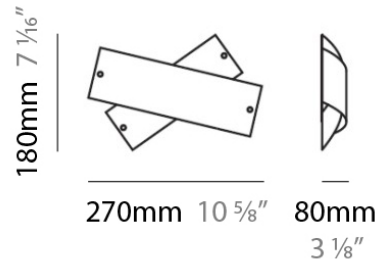

TOURBILLON SURFACE

D83095

PROJECT	_____
TYPE	_____
NOTES	_____
QUANTITY	_____
DATE	_____

GENERAL

Series: Tourbillon
Brand: Panzeri
Division: Design
Mounting Type: Surface
Mounting Location: Wall
Subcategory: Ambient

PHYSICAL

Shape: Abstract
Length (mm): 270
Length (in): 10 ⁵/₈
Height (mm): 180
Height (in): 7 ¹/₁₆
Extension (mm): 80
Extension (in): 3 ¹/₈
Light Distribution: Omnidirectional
Weight (kg): 1.23
Weight (lbs): 2.7
Diffuser: White & Red Blown Glass
Fixture Finish: NIC
Fixture Material: Glass / Aluminum

ELECTRICAL

Number of Lamps: 1
Lamp Type: LED Retrofit
Lamp Shape: T3
Bulb Included: Bulb Not Included
Total Output Wattage (W): 15
Max. Wattage Per Lamp (W): 15
Lamp Base: RSC
Input Voltage (V): 120

LED

OPTICAL

RATINGS AND CERTIFICATIONS

Certified By: CSA Certified to UL and CSA Standards
IP rating: IP20