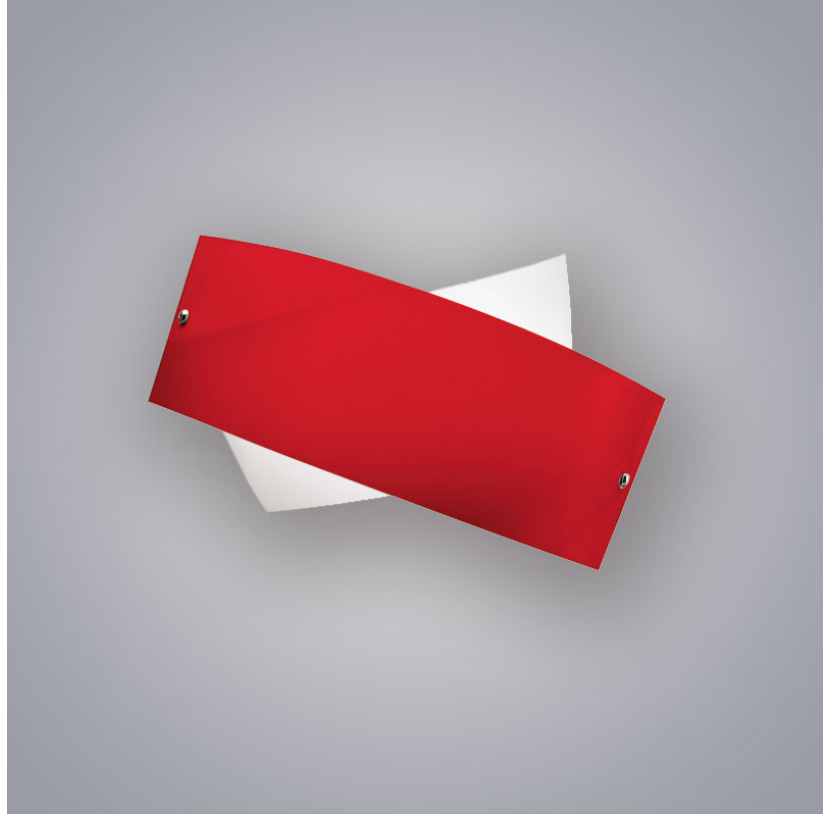

TOURBILLON SURFACE

D83095

PROJECT	_____
TYPE	_____
NOTES	_____
QUANTITY	_____
DATE	_____

GENERAL

Series: Tourbillon
Brand: Panzeri
Division: Design
Mounting Type: Surface
Mounting Location: Wall
Subcategory: Ambient

PHYSICAL

Shape: Abstract
Length (mm): 270
Length (in): 10 ⁵/₈
Height (mm): 180
Height (in): 7 ¹/₁₆
Extension (mm): 80
Extension (in): 3 ¹/₈
Light Distribution: Omnidirectional
Weight (kg): 1.23
Weight (lbs): 2.7
Diffuser: White & Red Blown Glass
Fixture Finish: NIC
Fixture Material: Glass / Aluminum

ELECTRICAL

Number of Lamps: 1
Lamp Type: LED Retrofit
Lamp Shape: T3
Bulb Included: Bulb Not Included
Total Output Wattage (W): 15
Max. Wattage Per Lamp (W): 15
Lamp Base: RSC
Input Voltage (V): 120

LED

OPTICAL

RATINGS AND CERTIFICATIONS

Certified By: CSA Certified to UL and CSA Standards
IP rating: IP20