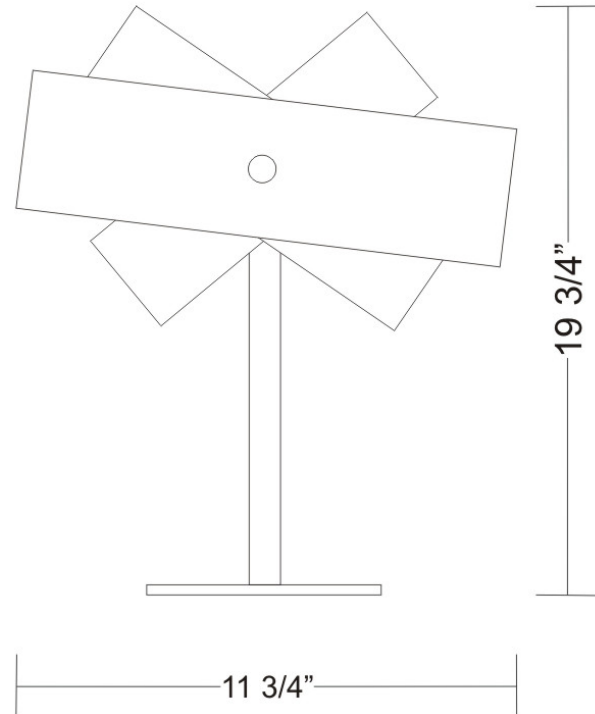

TOURBILLON PORTABLE

D84117

GENERAL

Series: Tourbillon

Brand: Panzeri

Division: Design

Mounting Type: Portable

Mounting Location: Table

Subcategory: Table

PHYSICAL

Diameter (mm): 298

Diameter (in): 11.75

Height (mm): 502

Height (in): 19 ³/₄

Diffuser: White & Black Blown Glass

Fixture Material: Metal

ELECTRICAL

Number of Lamps: 1

Lamp Type: LED Retrofit

Lamp Shape: G25

Bulb Included: Bulb Not Included

Total Output Wattage (W): 18

Max. Wattage Per Lamp (W): 18

Lamp Base: E26

Dimming: Non-Dimmable

Input Voltage (V): 120

LED

OPTICAL

RATINGS AND CERTIFICATIONS

Certified By: CSA Certified to UL and CSA Standards

IP rating: IP20

D