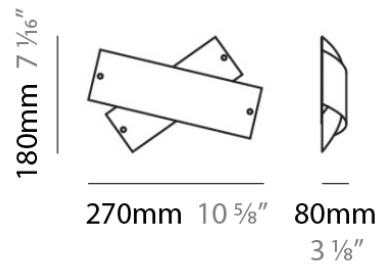

D83105

PROJECT	_____
TYPE	_____
NOTES	_____
QUANTITY	_____
DATE	_____

GENERAL

Series: Tourbillon
Brand: Panzeri
Division: Design
Mounting Type: Surface
Mounting Location: Wall
Subcategory: Ambient

PHYSICAL

Shape: Abstract
Length (mm): 270
Length (in): 10 ⁵/₈
Height (mm): 180
Height (in): 7 ¹/₁₆
Extension (mm): 80
Extension (in): 3 ¹/₈
Light Distribution: Omnidirectional
Weight (kg): 1.8
Weight (lbs): 4
Diffuser: White & Black Blown Glass
Fixture Finish: NIC
Fixture Material: Glass / Aluminum

ELECTRICAL

Number of Lamps: 1
Lamp Type: LED Retrofit
Lamp Shape: T3
Bulb Included: Bulb Not Included
Total Output Wattage (W): 15
Max. Wattage Per Lamp (W): 15
Lamp Base: RSC
Input Voltage (V): 120

LED

OPTICAL

RATINGS AND CERTIFICATIONS

Certified By: CSA Certified to UL and CSA Standards
IP rating: IP20